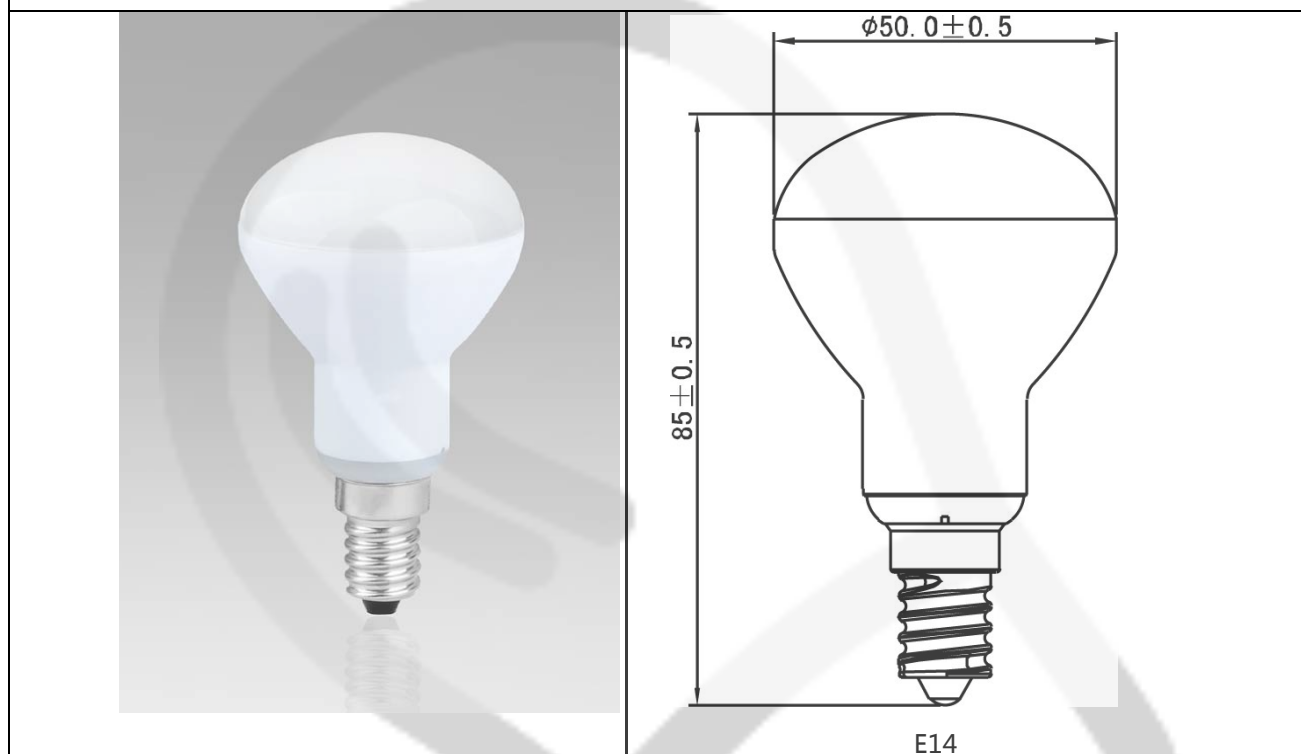

homewatt™

R50 LED Reflector Bulb

www.homewatt.co.uk

Description	Retrofit R50 LED reflector with aluminium case. Instant on to full brightness.
Application	Replace low energy compact fluorescent or high energy incandescent R50 reflector bulbs in domestic and office environments.

Brand	homewatt™
Diameter Ø	50mm
Length	85mm
Power	3.5W ±10%
Light output lumens	≥200lm
Luminous efficacy	~57lm/W
Voltage	220V~240V AC
Colour temperature	Warm white 2700K-3000K
Case material	Cold forged aluminium
Heat conductivity of case	>220W/mK
Lens material	Poly(methyl methacrylate) with >92% transmittance
Rated life	35,000hrs
IP protection	Indoor
Dimmable	NO – can not be used in lighting circuit with dimmer switches
Warranty	2 years RTB replacement
Conformance	CE, RoHS